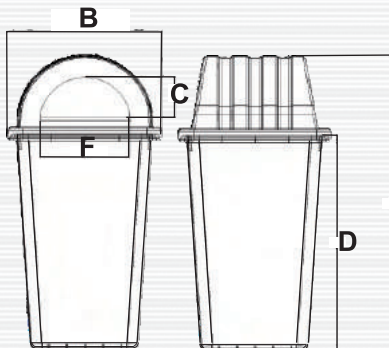

₹ 2530/-

120 LTR. WHEEL WASTE BIN WITH DOME LID

All the dimensions, capacity & weight are approximate & only for reference.

* Subject to technical modification

* Container according to EN standards