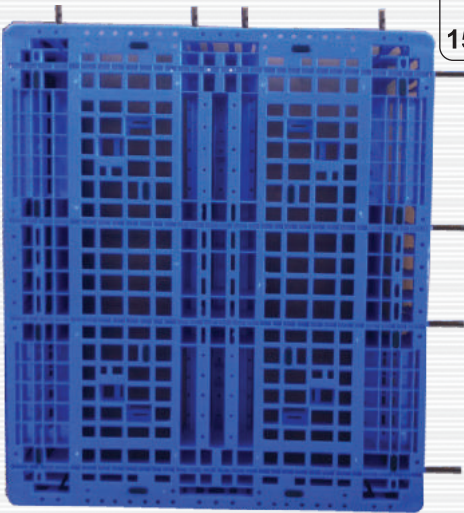

**Steel Reinforcement Enhancing the Load bearing Capacity
Available in 121015 & 121016 Series.**