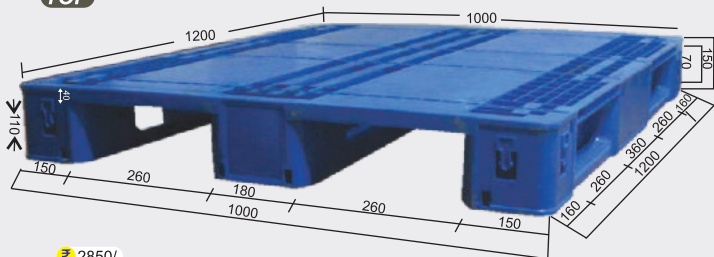

PALLETS

MODEL NO. 121015 FT

TOP

₹ 2850/-

BOTTOM

LOAD SHOULD BE UNIFORMLY DISTRIBUTED ALL OVER THE SURFACE. STEEL REINFORCEMENT IS MUST FOR RACKING LOAD. IT IS RECOMMENDED TO LIFT PALLET FROM SHORT SIDE WITH JAW SIZE OF FORKLIFT ADJUSTED AT 685 mm. DO NOT THROW / SHOULDER DROP GOODS ON PALLET.