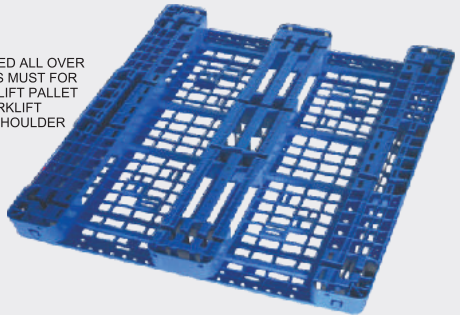

BOTTOM

LOAD SHOULD BE UNIFORMLY DISTRIBUTED ALL OVER THE SURFACE. STEEL REINFORCEMENT IS MUST FOR RACKING LOAD. IT IS RECOMMENDED TO LIFT PALLET FROM SHORT SIDE WITH JAW SIZE OF FORKLIFT ADJUSTED AT 685 mm. DO NOT THROW / SHOULDER DROP GOODS ON PALLET.