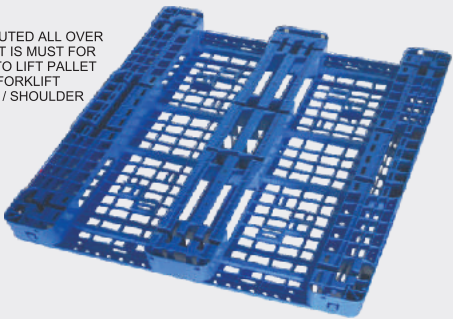

BOTTOM

LOAD SHOULD BE UNIFORMLY DISTRIBUTED ALL OVER THE SURFACE. STEEL REINFORCEMENT IS MUST FOR RACKING LOAD. IT IS RECOMMENDED TO LIFT PALLET FROM SHORT SIDE WITH JAW SIZE OF FORKLIFT ADJUSTED AT 685 mm. DO NOT THROW / SHOULDER DROP GOODS ON PALLET.