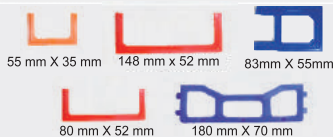

**CARD HOLDER & CRATE ACCESSORIES**

**CRATE ELBOW**

For  
Increase height  
& Partition

**CLOSED HANDLE WITH EXTRA GRIP**

**ACRYLIC CARD HOLDERS  
AVAILABLE IN DIFFERENT SIZES**

**HANDLE ACCESSORIES**

Bin Stands Available For Various type of Bins  
(Tailor Made Bin Stand Can be made According to your Specification)