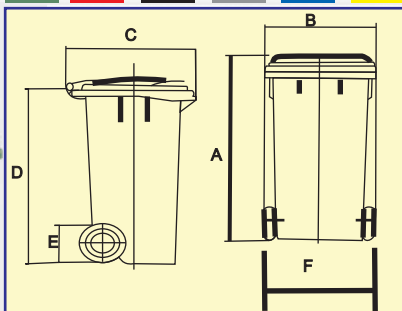

₹ 3826/-

240 LTR

Model	120	240
App Volume Ltr	120	240
Article Wt. (kgs)	7.5	12.1
useful load (kgs)	60	100
A-Overall Height(mm)	980	1075
B-Overall width(mm)	490	580
C- Overall Depth(mm)	550	740
D- Upper Edge(mm)	910	1000
E-Wheel Dia (o)(mm)	200	200
F- Wheel to Wheel distance(mm)	470	570

All the dimenssions, capacity & weight are approximate & only for refrence.

* Subject to technical modification

* Container according to EN standards