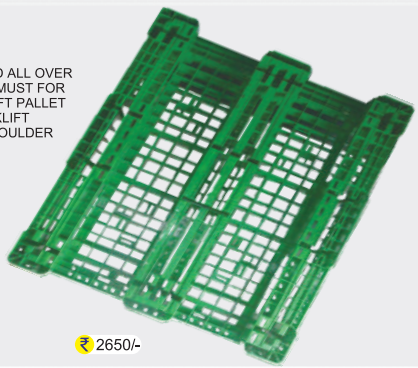

ABBR. USED FOR PALLETS

- LW ▶ LIGHT WEIGHT
- MW ▶ MEDIUM WEIGHT
- HW ▶ HEAVY WEIGHT
- FT ▶ FLAT TOP

₹ 2650/-

DIMENSION:	1200x1000x150mm.	MATERIAL	HDPE
STATIC LOAD	4000kgs.	4 WAY	✓
DYNAMIC LOAD	1000kgs.	2 WAY	✓
RACKING LOAD	600kgs.	METAL TUBE	✓