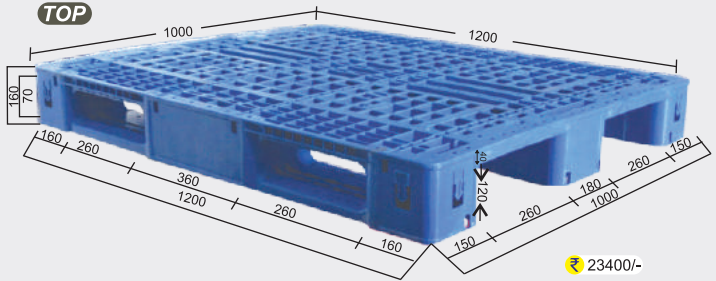

PALLETS

MODEL NO. 121016 HW