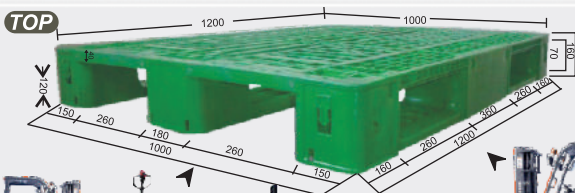

PALLETS

MODEL NO. 121016 MW

Forklift

₹ 3150/-