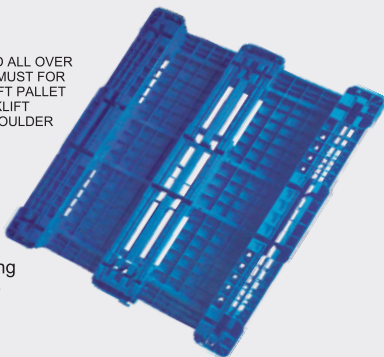

### MODEL NO. 121015 FT

**TOP**

₹ 2850/-

**BOTTOM**

LOAD SHOULD BE UNIFORMLY DISTRIBUTED ALL OVER THE SURFACE. STEEL REINFORCEMENT IS MUST FOR RACKING LOAD. IT IS RECOMMENDED TO LIFT PALLET FROM SHORT SIDE WITH JAW SIZE OF FORKLIFT ADJUSTED AT 685 mm. DO NOT THROW / SHOULDER DROP GOODS ON PALLET.