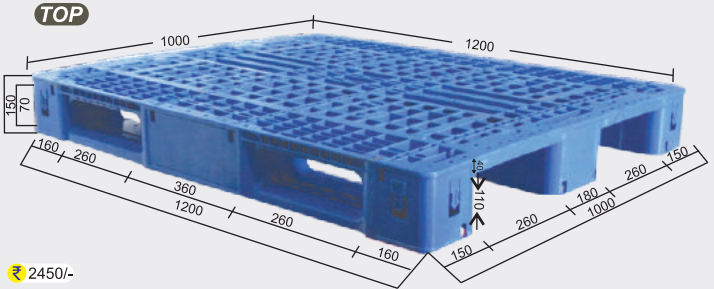

PALLETS

MODEL NO. 121015 LW