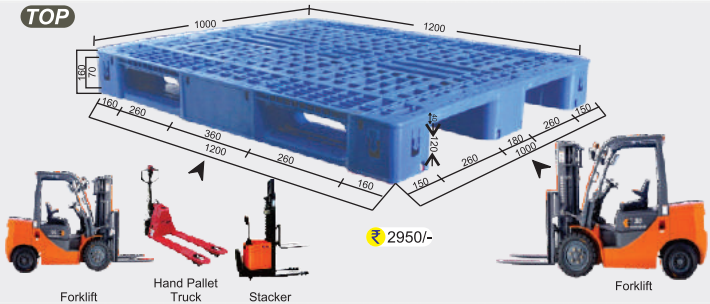

PALLETS

MODEL NO. 121016 LW