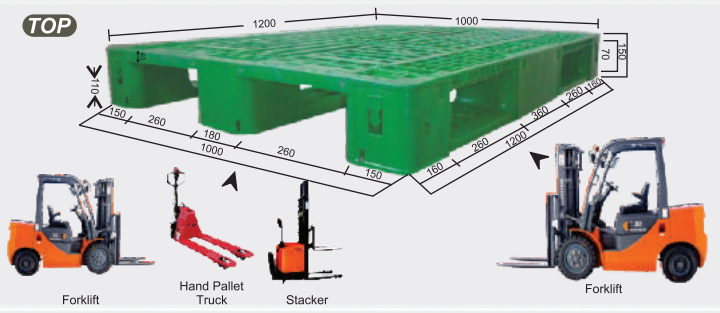

PALLETS

MODEL NO. 121015 MW

BOTTOM

LOAD SHOULD BE UNIFORMLY DISTRIBUTED ALL OVER THE SURFACE. STEEL REINFORCEMENT IS MUST FOR RACKING LOAD. IT IS RECOMMENDED TO LIFT PALLET FROM SHORT SIDE WITH JAW SIZE OF FORKLIFT ADJUSTED AT 685 mm. DO NOT THROW / SHOULDER DROP GOODS ON PALLET.